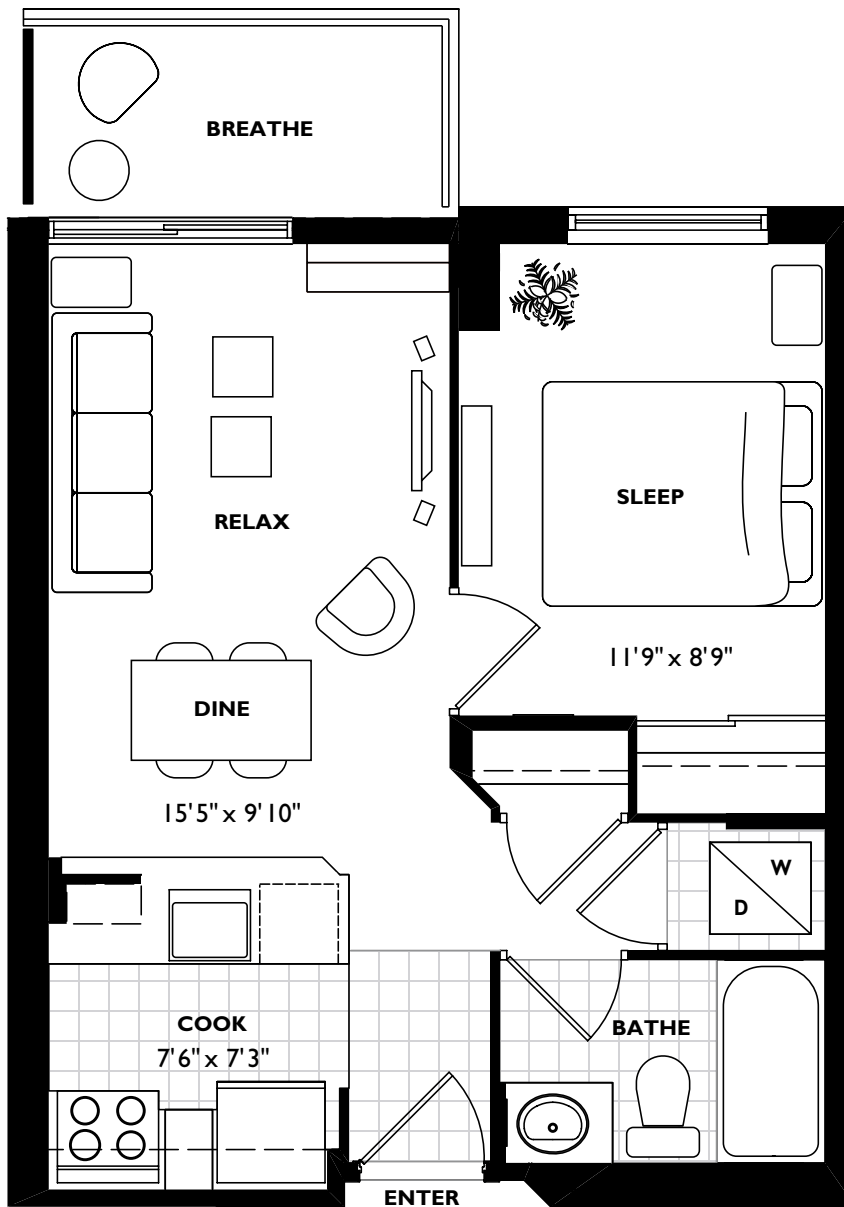

Prelude

The Bistro

UNIT A

490 sq.ft.

One bedroom

Light-filled one-bedroom suite with choice of city and nature views

- Kitchen features designer maple cabinetry
- Five appliances include dishwasher & in-suite laundry
- Vertical blinds on energy-efficient windows
- Individually-controlled heating & air conditioning
- Wall-to-wall broadloom in living areas & ceramic flooring in foyer, kitchen & bath
- High-speed Internet available
- Conveniently-located cable & telephone outlets