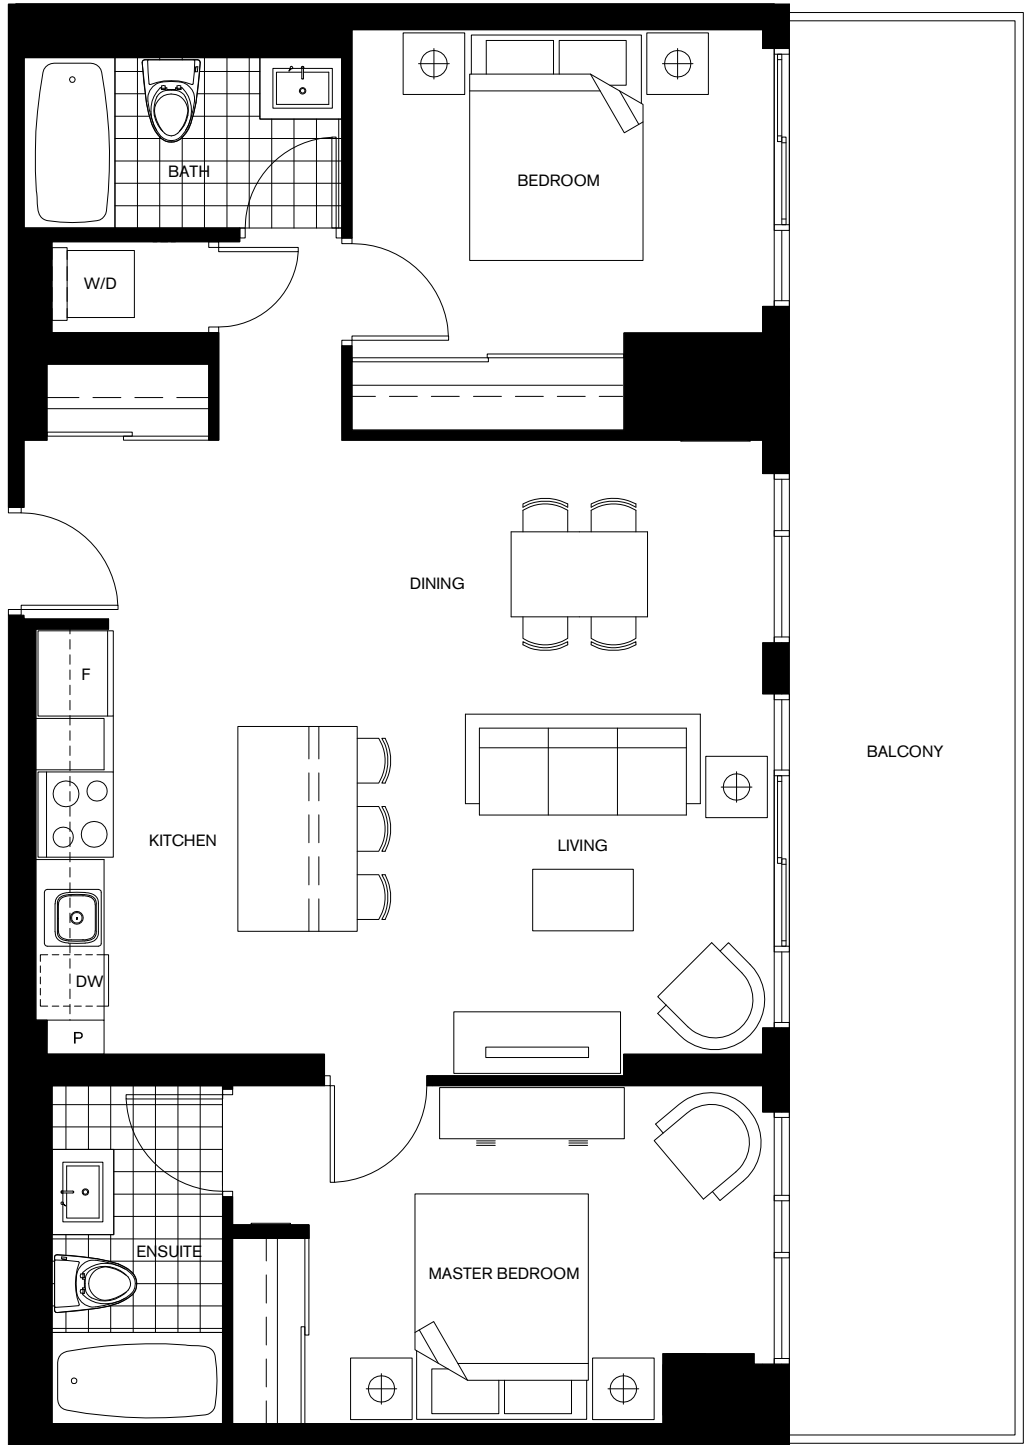

2 BEDROOM

Plan D5

953 sf

Barrier-free suite

27-30th floors