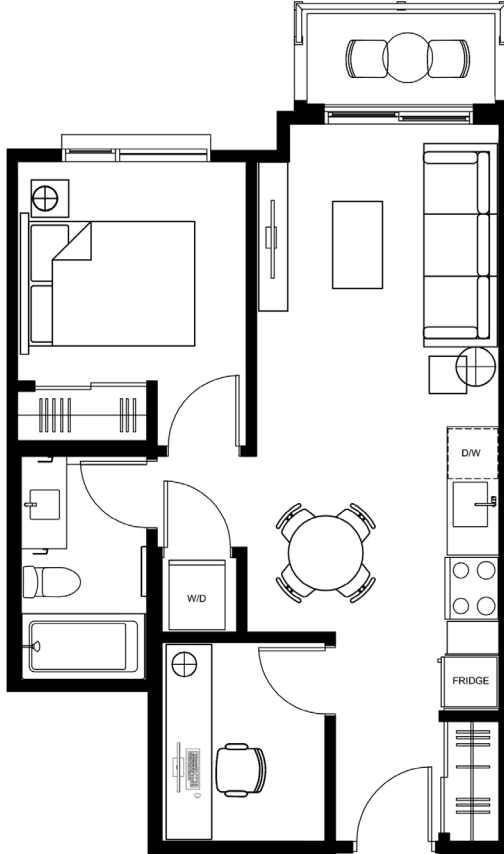

C1

One Bedroom, One Bath + Den
500 sf

CAPITAL PARK
RESIDENCES

Capital Park Residences, Victoria | E: CapitalParkLeasing@ConcertProperties.com
Square footage, finishings and layouts may vary with actual suite.