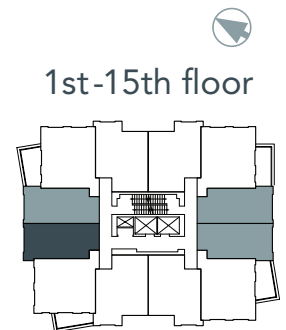

Studio

Plan A1
410-416 sf

AXIS 6090 Iona Drive, UBC | P: 604-222-2234 | E: AxisLeasing@ConcertProperties.com
Square footage, finishes and layouts may vary with actual suite. Furniture not included.