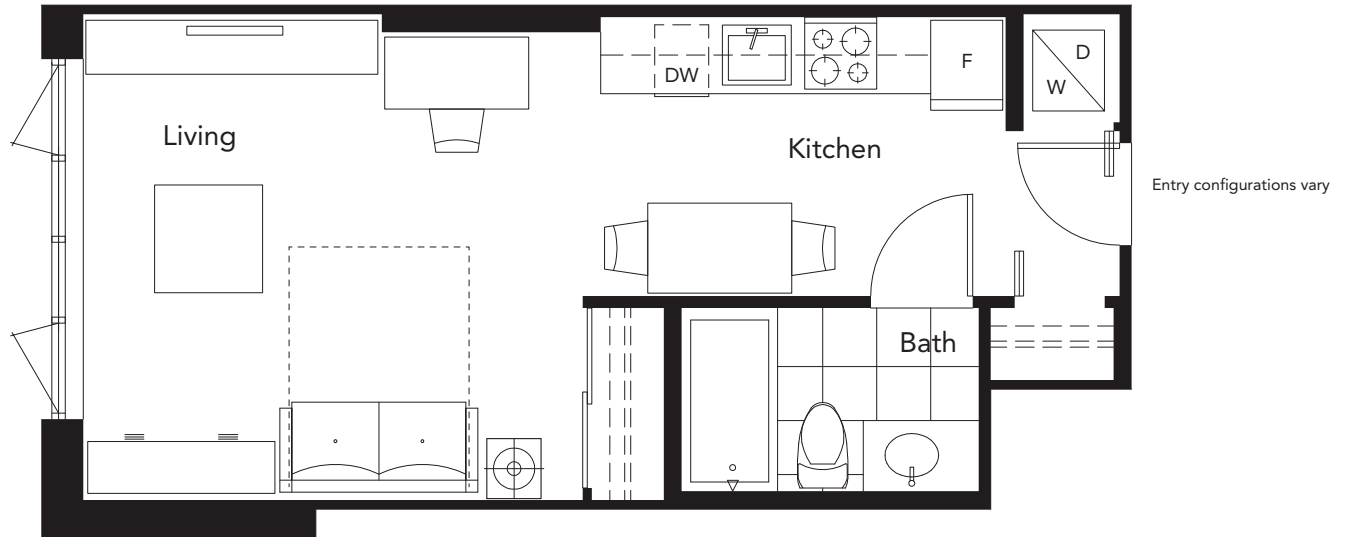

Studio

Plan A1
410-416 sf

AXIS 6090 Iona Drive, UBC | P: 604-222-2234 | E: AxisLeasing@ConcertProperties.com
Square footage, finishes and layouts may vary with actual suite. Furniture not included.