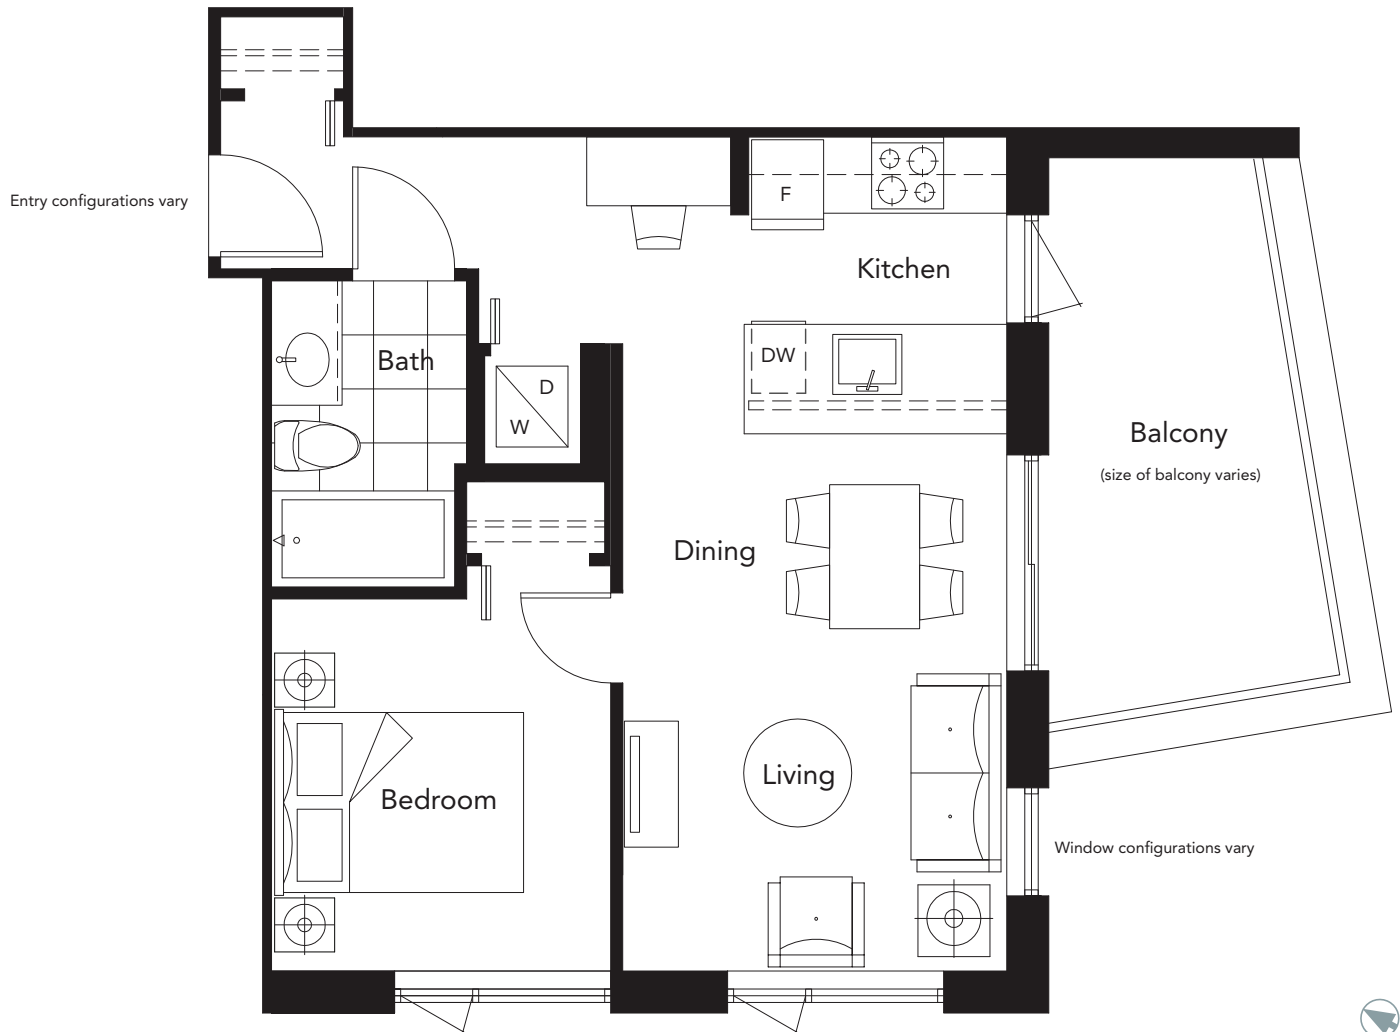

## One Bedroom

Plan B3  
520-550 sf

AXIS 6090 Iona Drive, UBC | P: 604-222-2234 | E: [AxisLeasing@ConcertProperties.com](mailto:AxisLeasing@ConcertProperties.com)  
Square footage, finishes and layouts may vary with actual suite. Furniture not included.