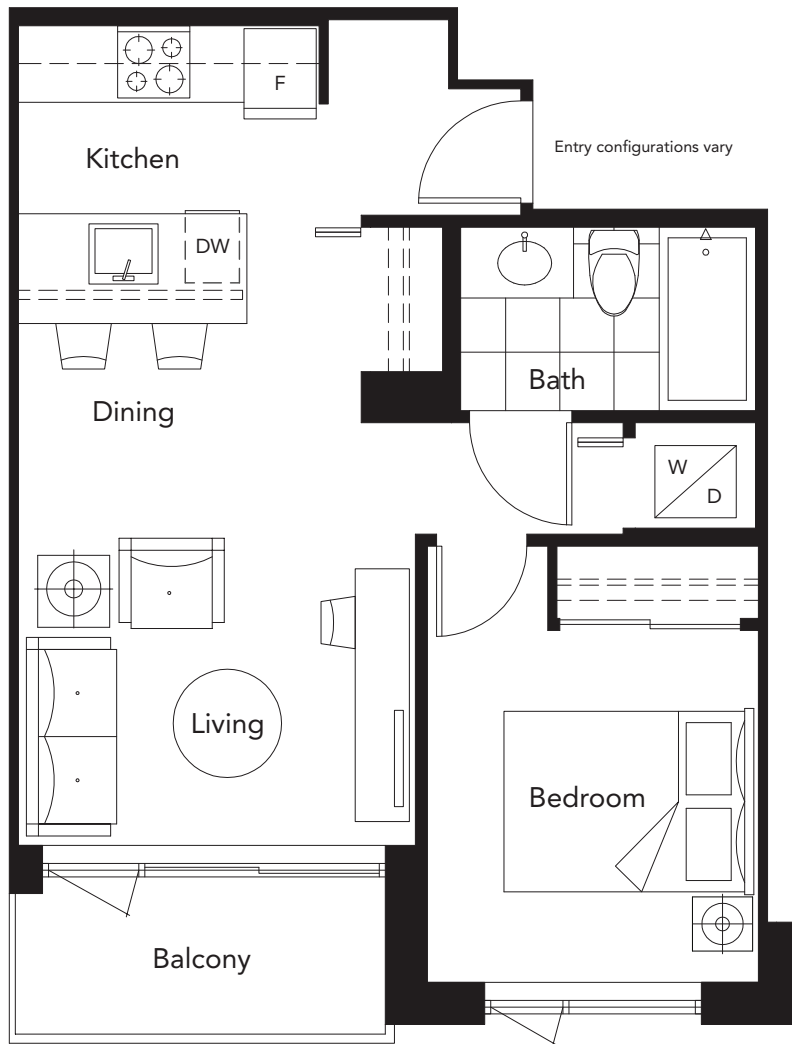

One Bedroom

Plan B2
510 sf

AXIS 6090 Iona Drive, UBC | P: 604-222-2234 | E: AxisLeasing@ConcertProperties.com
Square footage, finishes and layouts may vary with actual suite. Furniture not included.