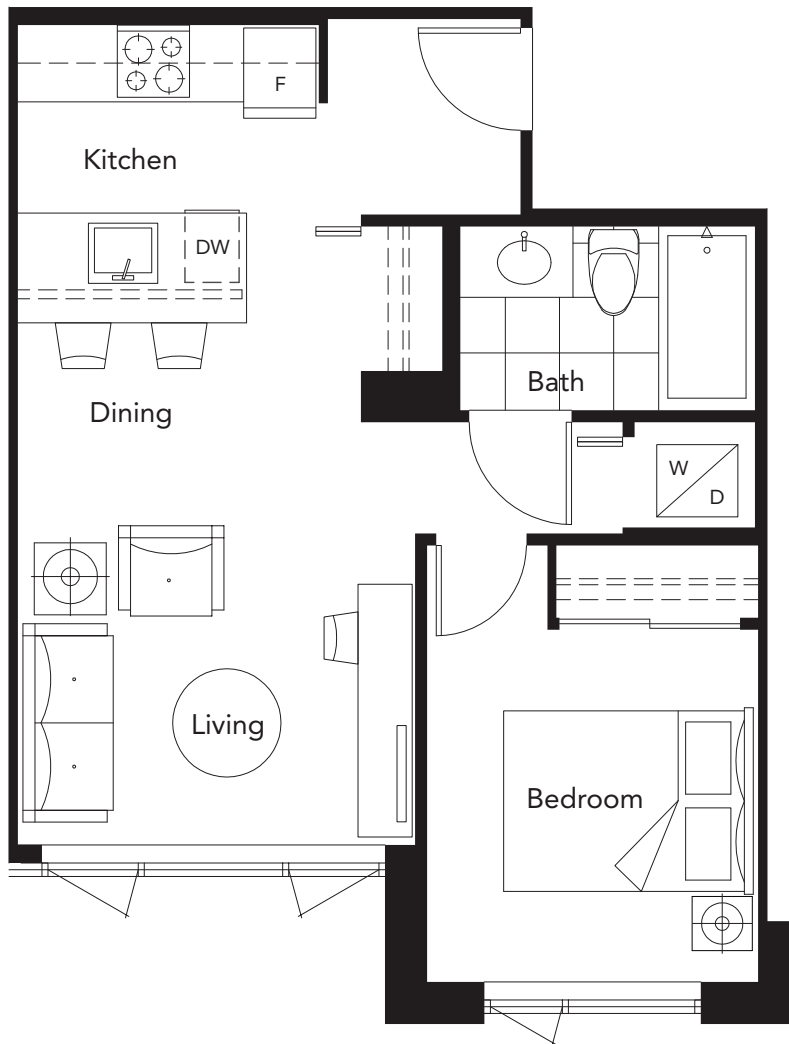

One Bedroom

Plan B1
510 sf

AXIS 6090 Iona Drive, UBC | P: 604-222-2234 | E: AxisLeasing@ConcertProperties.com
Square footage, finishes and layouts may vary with actual suite. Furniture not included.